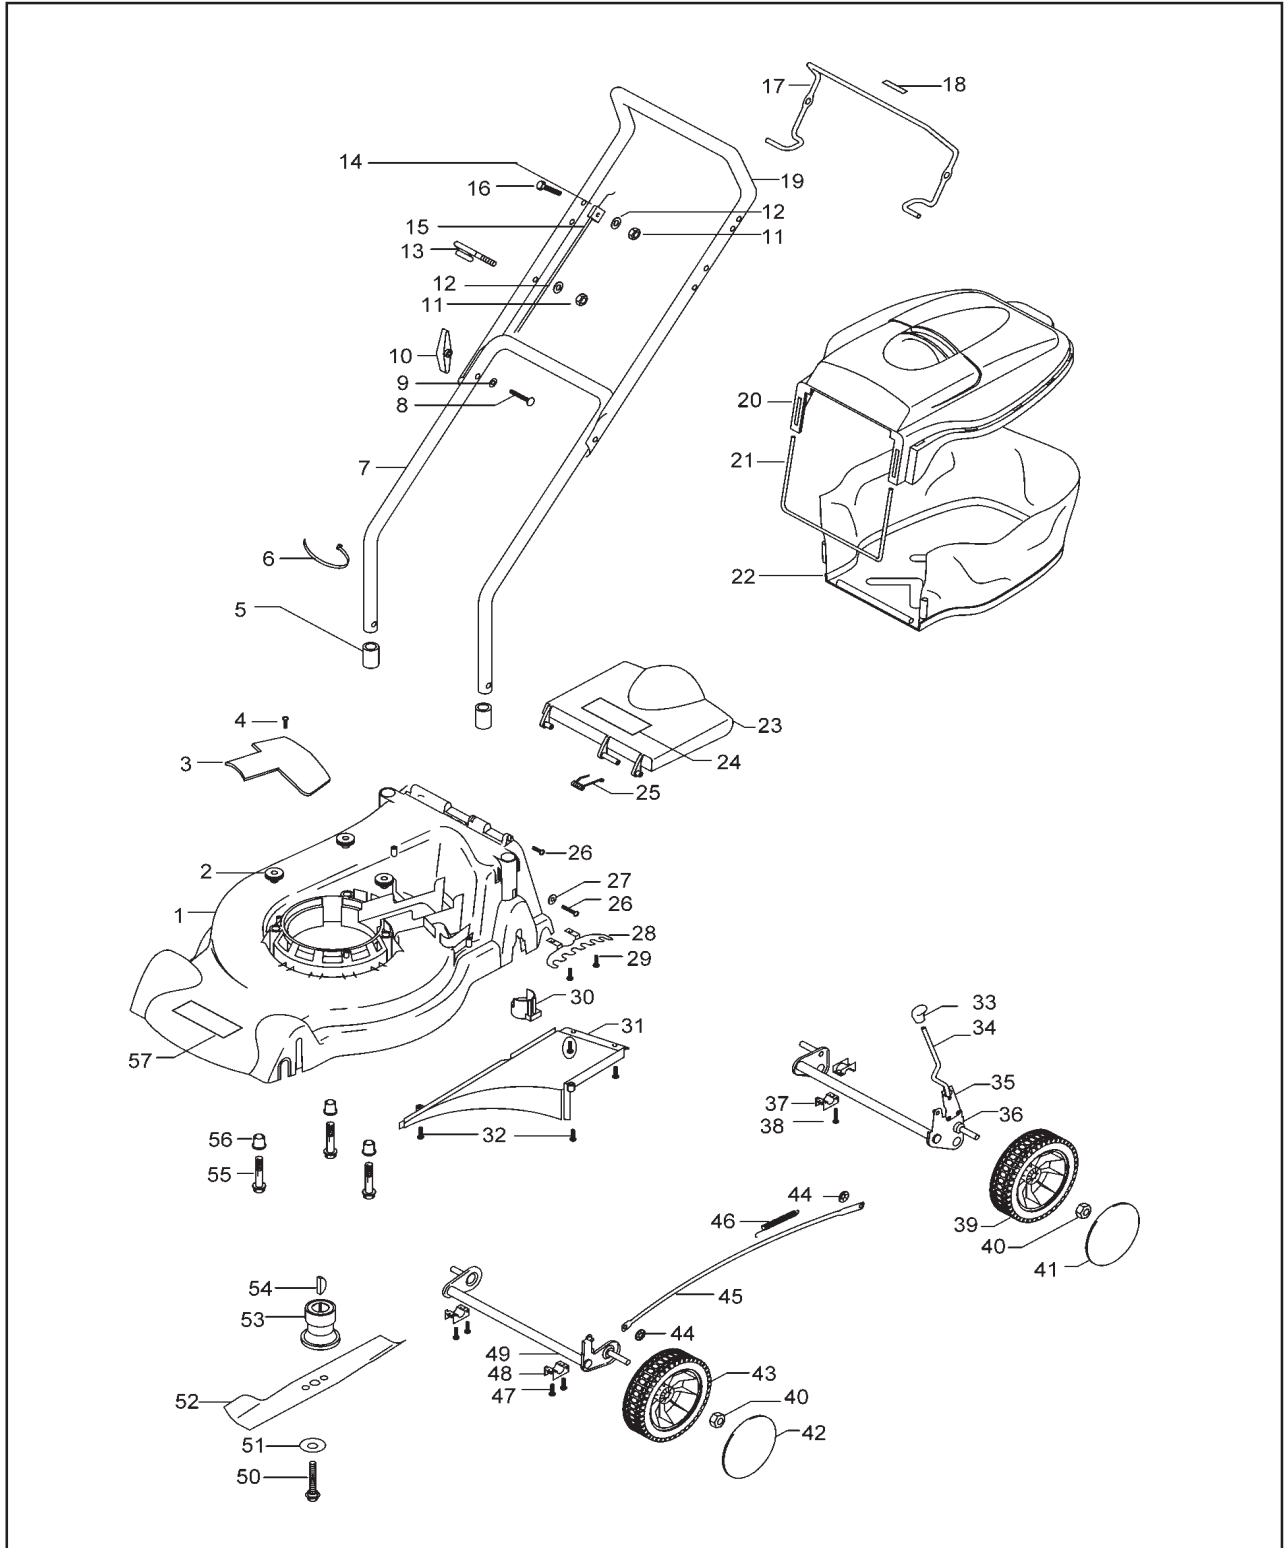

Brand McCulloch

Date 02.02.04 Sheet 1/2

Publication No. AP0402001

Model

Elite 47P

Product Number

9645491-03

Date	02.02.04	Sheet 2/2

Brand	McCulloch	Pos

Elite 47P

Pos	Part No	Description	Qty	Part No	Description	Qty
			40	5149134-00/8	Nut M10	4
			41	5127816-83/2	8" Hub Cap	2
			42	5127530-83/9	7" Hub Cap	2
1	5107046-86/3	Deck 46cm (Green)	1	5127949-01/3	7" Wheel and tyre	2
2	5148551-00/4	Dush Deck Insulator	3	5149679-00/5	Starlock Washer	
3	5139338-67/6	460 Drive Cover			8mm	2
		Guard	1	5119254-02/6	Link Arm	1
4	5149197-01/3	Screw No. 10	1	5138659-00/7	Spring Change	1
5	5127999-67/9	Deck Collar	2	5149753-01/3	Screw No. 8	
6	5130842-00/7	Tie Wrap	4		Polymate	4
7	5118839-68/6	Handle lower	1	5138618-00/3	Axle Clamp	2
8	5149945-03/1	M8 Coachbolt	2	5118892-00/8	Axle Front	1
9	5149164-00/5	Washer 8mm	2	5146677-09/0	Bolt Blade	1
10	5127931-67/2	Wing Knob M8	2	5139480-00/7	Washer Bevelled	1
11	5147180-00/3	Nut M6 Nyloc	2	5119224-00/3	Blade 45cm	1
12	5140266-00/7	Washer	2	5128001-00/4	Assembly - Blade	
13	5130763-00/5	Cord Guide	1		Adaptor	1
14	6877309/2	Wire Clamp Double	1	5140053-00/9	Key (Woodruff)	1
15	5130539-00/9	Cable Brake Briggs	1	5149167-00/8	Bolt Engine Shank	3
16	725237851/3	Screw M6 x 40	1	5139621-00/6	Bush Deck insulator	3
17	5106948-67/1	Bale Arm Brake		5131156-01/9	Label Brand Model	1
		(Black)	1			
18	5139532-00/5	Label Stop	1			
19	5118919-02/5	Handle Upper	1			
20	5106911-86/3	Softbox (Green)	1			
21	5139348-01/4	Softbox	1			
22	5119260-01/2	Downvent Grassbag	1			
23	5106859-86/0	Safety Flap (Green)	1			
24	5139987-00/1	Warning Label	1			
25	5138620-00/9	Safety Flap Spring	1			
26	5149923-02/0	Screw No. 8	2			
27	5149313-00/8	Washer	2			
28	5127863-00/8	Quadrant 6 Position	1			
29	5149753-01/3	Screw No 8	2			
30	5130508-68/1	Handle Support	2			
31	5106909-67/3	460 Collection Plate	1			
32	5149753-01/3	Screw No. 8	4			
33	5127925-67/4	Knob Height Adjuster	1			
34	5130793-00/2	Change Lever	1			
35	5137724-00/0	Adjustment Spring	1			
36	5118897-00/7	Axle Rear Push	1			
37	5138618-00/3	Axle Clamp	4			
38	5149753-04/7	Screw No.8 Polymate	4			
39	5127965-01/9	8" Wheel and Tyre	2